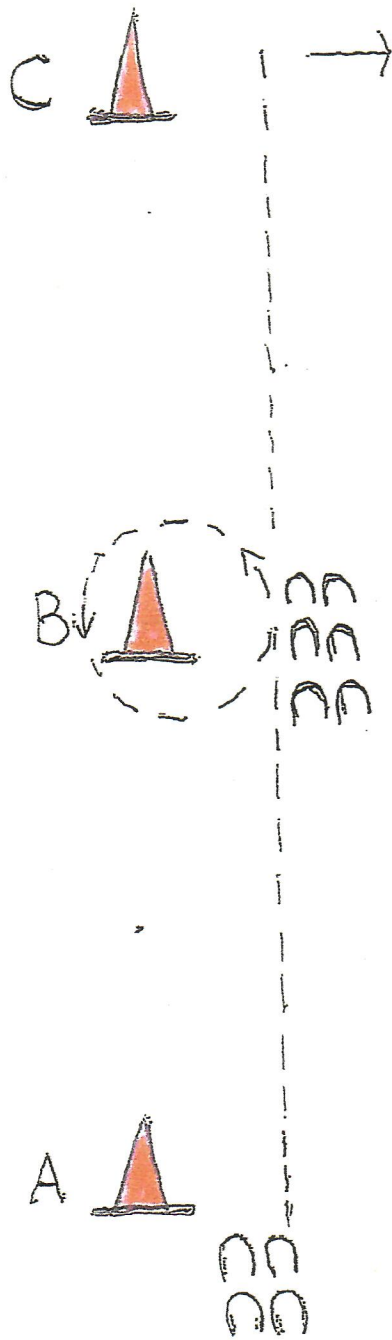

ADULT SHOWMANSHIP

JUDGE

BE READY AT A. WHEN ACKNOWLEDGED TROT TO B AND CONTINUE TROTTING A CIRCLE AROUND B. HALT. BACK 3 STEPS TROT TO C AND SET UP FOR INSPECTION. WHEN EXCUSED, RETURN TO LINE AT A WALK.